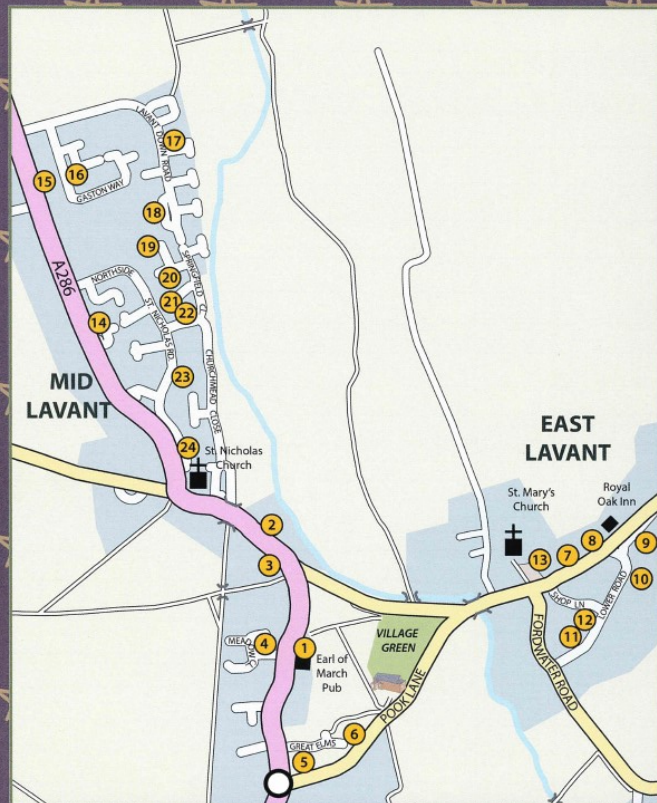

The Lavant Advent Window Trail 2024

Name:

Telephone:

Again, the village will be building another trail of Advent Windows throughout the month of December, to brighten up our wintry days!

Each day a different house will light up a new window for you to discover, as you walk around the streets and paths of the village. (Note: they are all obvious windows on the roadside) Each one will have both the day number and a seasonal theme for you to find e.g bells.

Over the page is a pull-out sheet for you to use to record the windows which you find. The 24 windows will remain in place until 29th December so you have lots of time to find them all. You can then return your form to one of these doors for a chance to win a box of biscuits for your family or friends:

Jenny Quest at 34 Lavant Down Road, or Sara Pickford, Harpers, Lower Road, East Lavant.

The trail begins at The Earl of March on Sunday December 1st. Families are welcome between 4 and 5pm where festive food will be available. The grand opening/lighting up time will be at 5pm.

We don't think anyone in our community should have to face going hungry, especially at Christmas, so we are hoping to raise money for the local Foodbank. Each house with an Advent window will have a collection box for donations. Thank you!

Map included to help you on your way!

Enjoy!

WINDOW NUMBER	What's the theme?
1	
2	
3	
4	
5	
6	
7	
8	
9	
10	
11	
12	
13	
14	
15	
16	
17	
18	
19	
20	
21	
22	
23	
24	

Complete this form and return by 29th December to have a chance of winning.